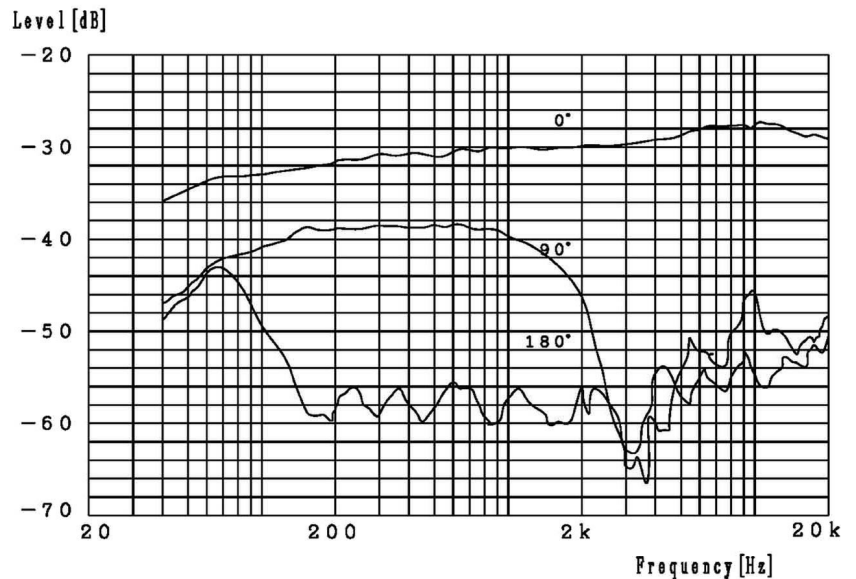

CS-1

Western Hemisphere Distributor • 1155 N. La Brea Ave. • West Hollywood, CA 90038
323-845-1171 • fax: 323-845-1170 • sales@plus24.net • www.plus24.net

We reserve the right to improve or alter product design and specifications without notice or obligation.