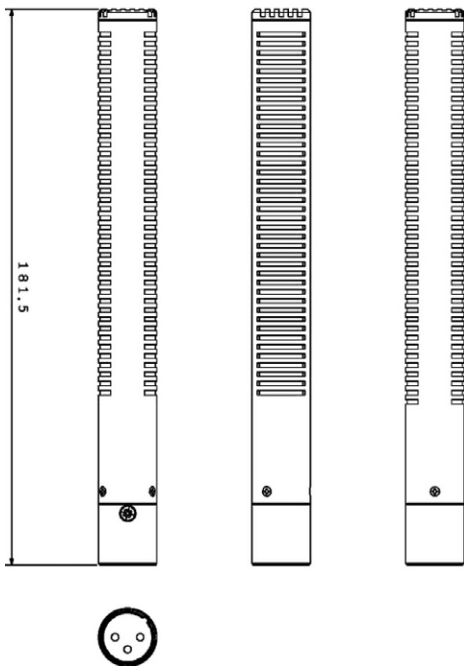

The world's most original microphone maker

CS-1 Short Shotgun Microphone

Transducer: DC bias condenser microphone
Max Input: more than 137dB SPL (THD 1%)
Sensitivity: -30dB/Pa +-1dB (31.6mV)
Powering: 48V phantom (35V ~52V)
Frequency Response: 50Hz~20kHz
Consumption current: less than 3.0mA
Output Impedance: 180 Ohms
Weight: 100g
Equivalent Noise: less than 17dBA(IEC 179)
Dimensions: 181.5(L) X 19(φ) mm

----- at 250 Hz   ----- at 4 kHz
----- at 500 Hz   ----- at 8 kHz
----- at 1 kHz   ----- at 16 kHz
----- at 2 kHz

Western Hemisphere Distributor • 1155 N. La Brea Ave. • West Hollywood, CA 90038
323-845-1171 • fax: 323-845-1170 • sales@plus24.net • www.plus24.net

We reserve the right to improve or alter product design and specifications without notice or obligation.