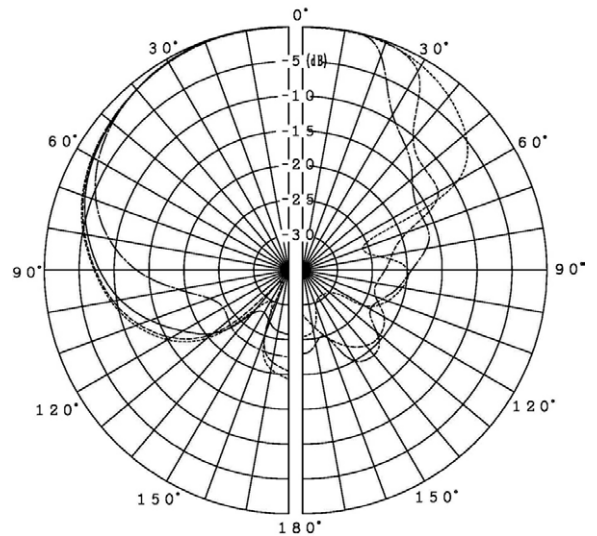

The world's most original microphone maker

CS-1 Short Shotgun Microphone

Transducer: DC bias condenser microphone
Max Input: more than 137dB SPL (THD 1%)
Sensitivity: -30dB/Pa +-1dB (31.6mV)
Powering: 48V phantom (35V ~52V)
Frequency Response: 50Hz~20kHz
Consumption current: less than 3.0mA
Output Impedance: 180 Ohms
Weight: 100g
Equivalent Noise: less than 17dBA(IEC 179)
Dimensions: 181.5(L) X 19(φ) mm

CS-1 POLAR PATTERN

----- at 250 Hz   ----- at 4 kHz
----- at 500 Hz   ----- at 8 kHz
----- at 1 kHz   ----- at 16 kHz
----- at 2 kHz